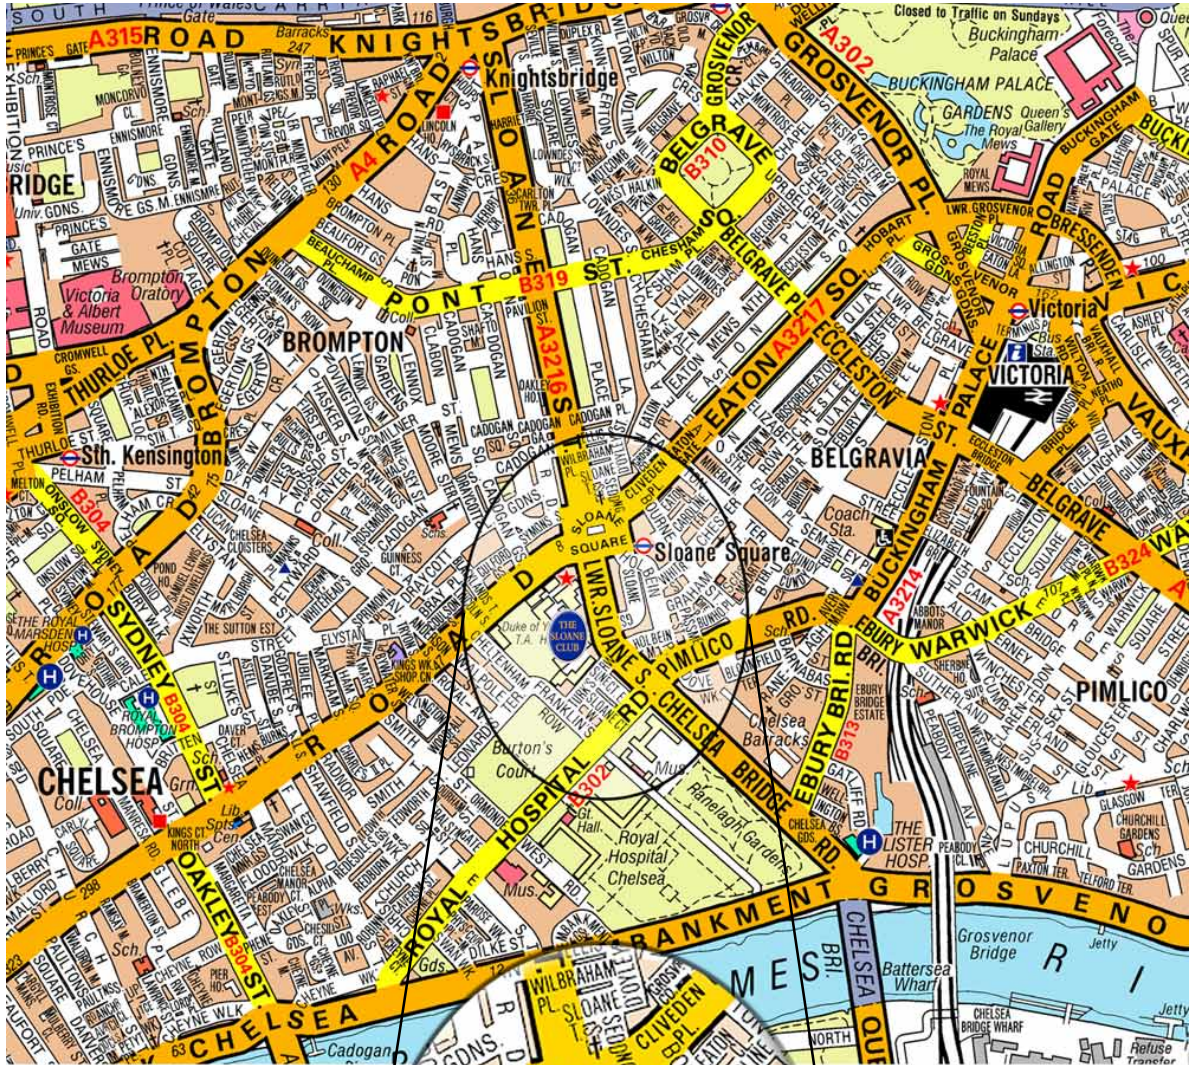

Location of The Sloane Club

**52 Lower Sloane Street,
London,
SW1W 8BS**