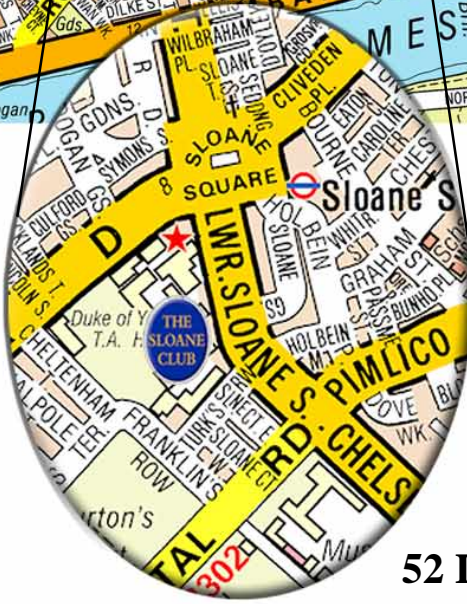

Location of The Sloane Club

**52 Lower Sloane Street,
London,
SW1W 8BS**